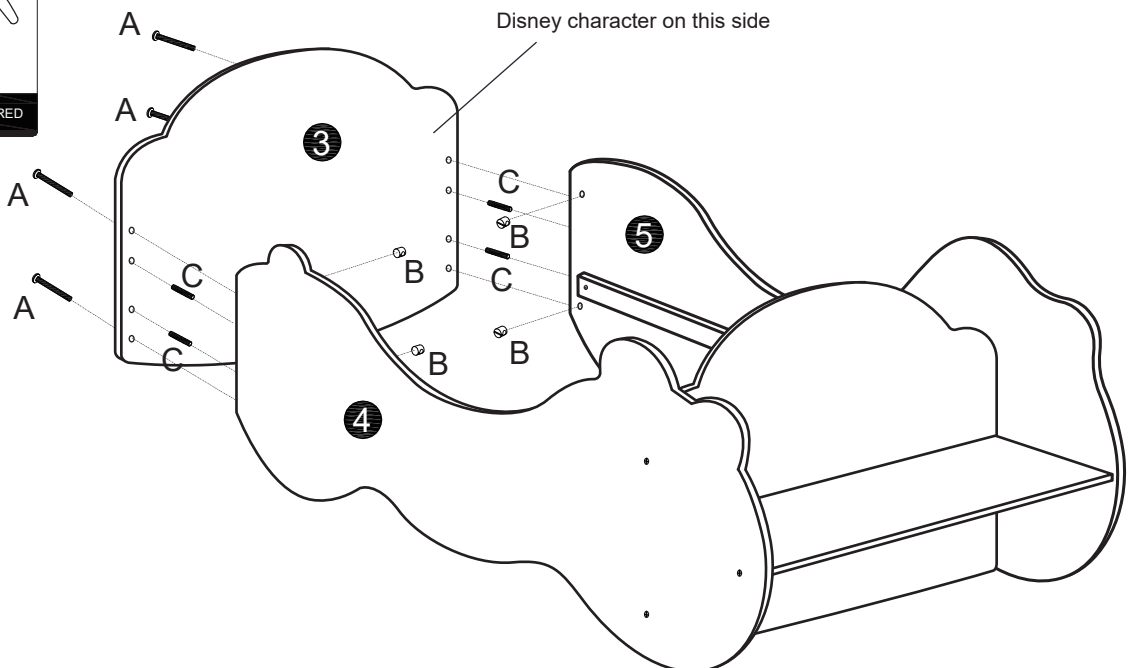

1

A x 2

B x 6

C x 2

Disney character on this side

2

A x 3

C x 3

3

A x 3

C x 3

4

A x 4

B x 4

C x 4

5

D x 6

6

6 - 7

7

WARNING!

- DO NOT place this product near a window as it can be used as a step by the child and cause the child to fall out of the window.
- Be aware of the risk of open fires and other sources of strong heat in the vicinity of the product.
- DO NOT place this product near a window where cords from blinds or curtains could strangle a child.
- A recommendation that any additional or replacement parts are obtained from the manufacturer or distributor.
- DO NOT use the product if any part is broken, torn or missing.
- Children are likely to play, bounce, jump and climb on beds, therefore the child's bed should not be placed too close to other furniture or windows, blind cords, curtain pulls or other strings or cords, and should be placed either tight to any wall or have gap of 300mm between the wall and the side of the bed.
- Use mattress which is 140cm long and 70cm wide on the bed.
- The child's bed conforms to BS8509:2008 + A1:2011.
- The bed is designed to be dismantled for storage and transportation.