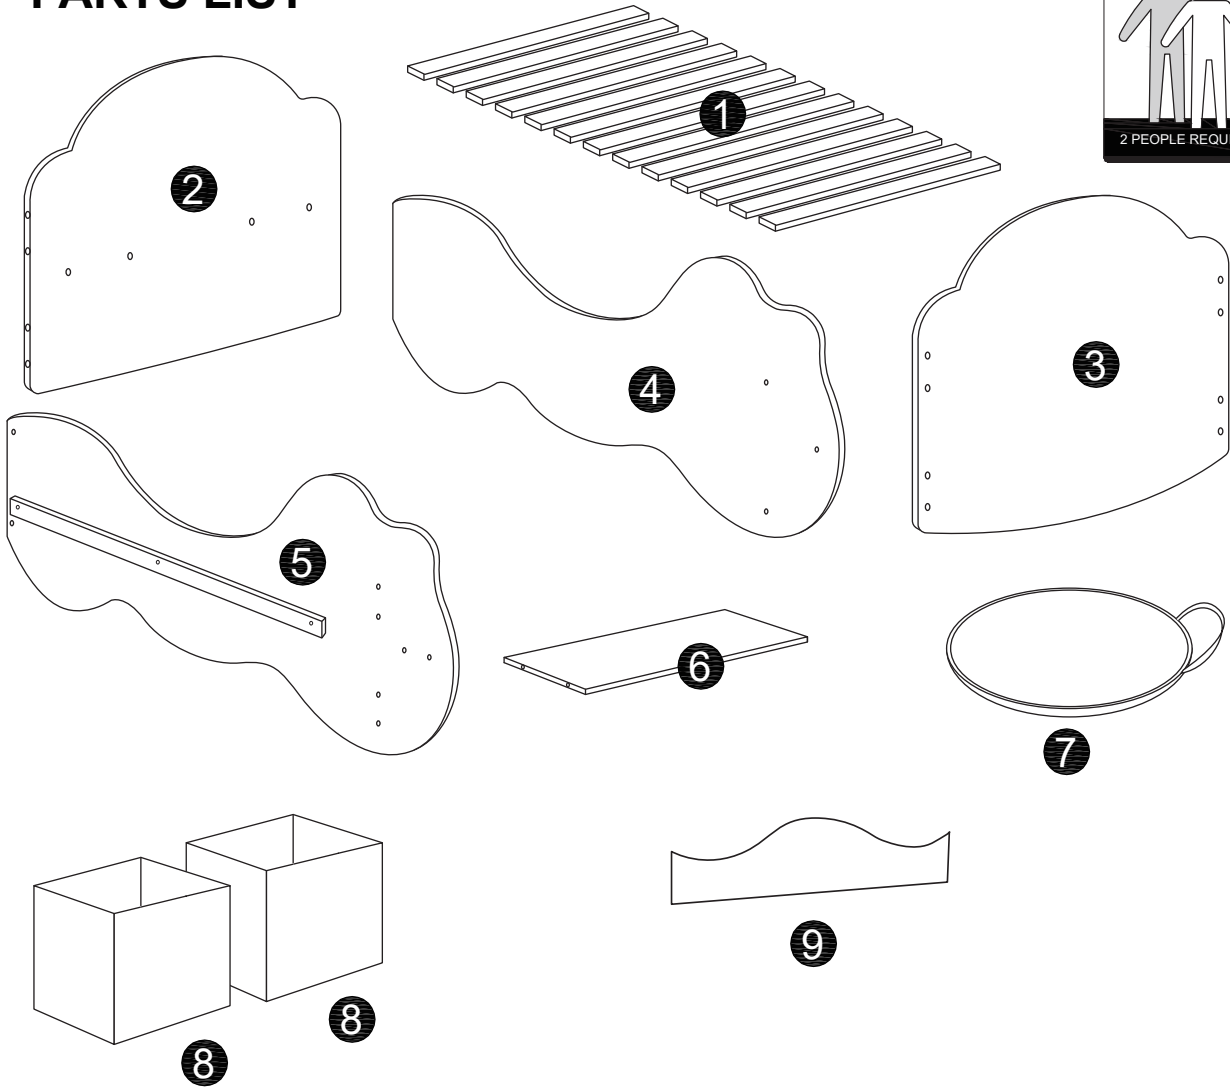

CAUTION: FREQUENT EXPOSURE TO DIRECT SUNLIGHT OR SIMILAR SOURCES MAY CAUSE THE SURFACE TO DISCOLOUR OR FADE.

PARTS LIST

HARDWARE LIST

| A x 12 | B x 18 | C x 12 | D x 6 |
|------------|------------|------------|------------|
| | | | |
| M6 x 45 mm | M6 x 10 mm | M6 x 25 mm | M6 x 35 mm |